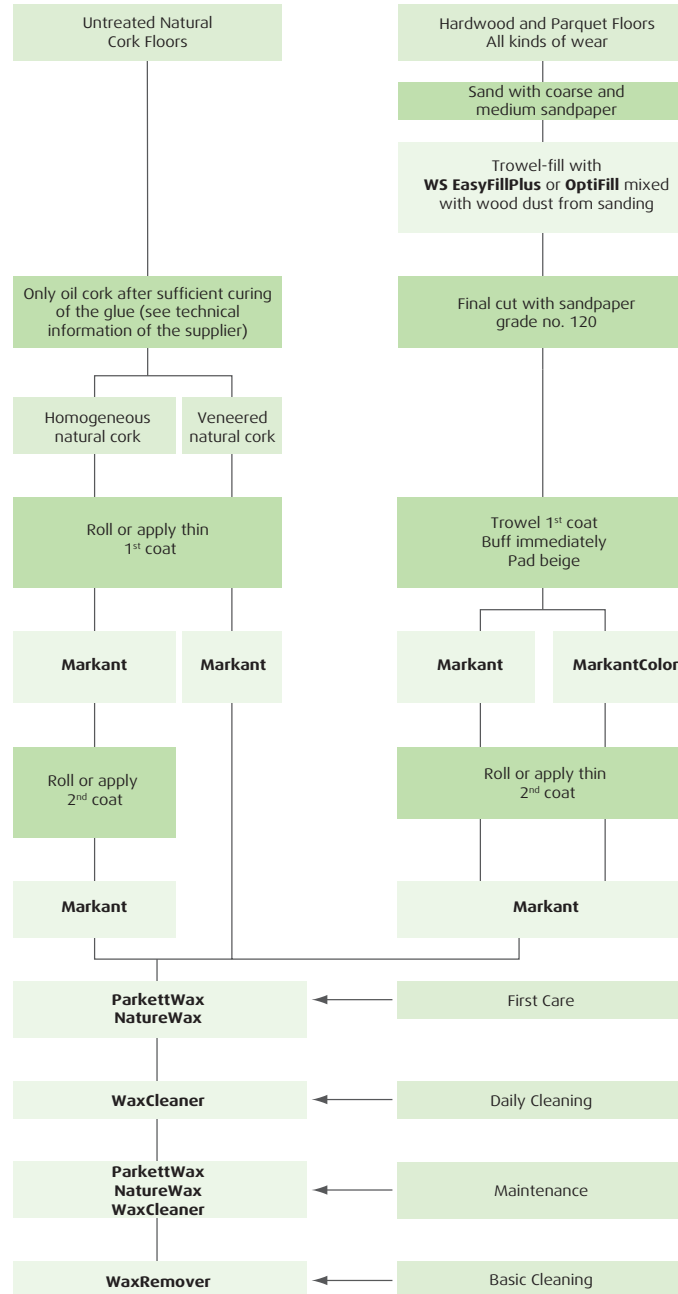

Oil and Wax Systems

For information about compatibility of products with certain wood species or applications, please refer to the corresponding Technical Information Bulletin.

The above mentioned LOBASOL® oils and oil-/wax systems show no tendency for side-bonding. For care and maintenance, please refer to LOBA manual for oiled hardwood and parquet floors.